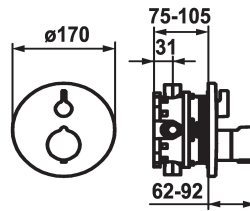

## KWC SHOWERCULTURE Trim kit - Thermostatic mixer - Tub

Modell-Linie: **SHOWERCULTURE** | 20.004.802.176  
Valves | Thermostatic mixing valve

### KWC-No.

**124012**  
chromeline, Trim kit

**124013**  
chromeline, Trim kit, with vacuum breaker

**125034**  
matt black, Trim kit

**125035**  
matt black, Trim kit, with vacuum breaker

**125061**  
brushed steel, Trim kit

**125062**  
brushed steel, Trim kit, with vacuum breaker

### Technical Data

Flow rate
Diameter
Handling
Color code
Installation type
Faucet_typ
Acoustic group
Concealed unit
Energy label
material

19 l/min (3 bar)
D170
front lever
matt black
Wall mounted
Spare parts 1
yes
Trim kit
C
Brass