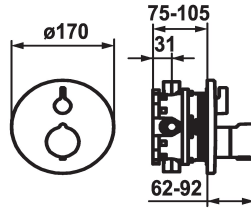

KWC SHOWERCULTURE Trim kit - Thermostatic mixer - Tub

Modell-Linie: **SHOWERCULTURE | 20.004.802.176**
Zawory | Termostatyczne zawory mieszające

KWC-No.

124012 chromeline, Trim kit
124013 chromeline, Trim kit, with vacuum breaker
125034 matt black, Trim kit
125035 matt black, Trim kit, with vacuum breaker
125061 brushed steel, Trim kit
125062 brushed steel, Trim kit, with vacuum breaker

ATT-KWC-FARBCODE

chromeline
chromeline
matt black
matt black
brushed steel
brushed steel

ATT-KWC-UNTERPUTZ

FM-Set
FM-Set mit SI
FM-Set
FM-Set mit SI
FM-Set
FM-Set mit SI

- * Trim kit with thermostatic function unit style
- * Outflow top and below
- * SkinProtect - Safety stop prevents scalding
- * Turning handle to control flow and for diverter
- * Inherently safe against backflow
- * Scope of delivery:
- Function unit, temperature lever, sleeve, cover plate, holder for

- escutcheon handle to control flow and for diverter
- Fastening of the cover plate without screws
- * To be ordered separately:
- Unit for concealed installation KWC BLUEBOX®
1/2", without shut-off valve, 39.999.900.931
3/4" (1/2"), with shut-off valve, 39.999.910.931

Dane techniczne

ATT-KWC-A_ABGANG_UP	19 l/min (3 bar)
średnicy	D170
Handling	frontbedient
ATT-KWC-FARBCODE	matt black
Installation_type	Montaż naścienny
Faucet_typ	04
G_Acoustic_group	1
ATT-KWC-UNTERPUTZ	FM-Set
EnergyLabelCH	C
Materiał	Mosiądz