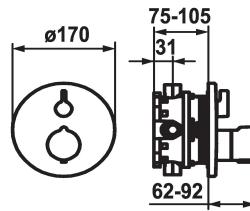

KWC SHOWERCULTURE Trim kit - Thermostatic mixer - Tub

Modell-Linie: **SHOWERCULTURE** | 20.004.812.176
Valves | Thermostatic mixing valve

KWC-No.
124012 chromeline, Trim kit
124013 chromeline, Trim kit, with vacuum breaker
125034 matt black, Trim kit
125035 matt black, Trim kit, with vacuum breaker
125061 brushed steel, Trim kit
125062 brushed steel, Trim kit, with vacuum breaker

- escutcheon handle to control flow and for diverter
- Fastening of the cover plate without screws
- * To be ordered separately:
- Unit for concealed installation KWC BLUEBOX®
1/2", without shut-off valve, 39.999.900.931
3/4" (1/2"), with shut-off valve, 39.999.910.931

Technical Data
Flow rate
Diameter
Handling
Color code
Installation_type
Faucet_typ
G_Acoustic group
Concealed_unit
Energy Label
material

19 l/min (3 bar)
D170
front lever
matt black
Wall mounted
Thermostatic
I
Trim kit, with vacuum breaker
C
Brass