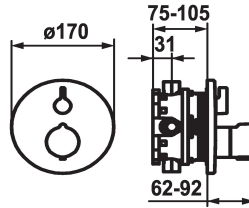

KWC SHOWERCULTURE Trim kit - Thermostatic mixer - Tub

Modell-Linie: **SHOWERCULTURE** | 20.004.812.176
Valves | Thermostatic mixing valve

KWC-No.

124012
chromeline, Trim kit

124013
chromeline, Trim kit, with vacuum breaker

Technical Data

Flow rate
Diameter
Handling
Color code
Installation type
Faucet_typ
Acoustic group
Concealed unit
Energy label
material

19 l/min (3 bar)
D170
front lever
matt black
Wall mounted
Thermostatic
I
Trim kit, with vacuum breaker
C
Brass