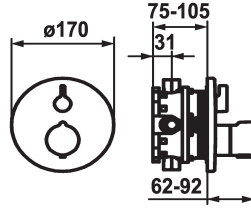

## KWC SHOWERCULTURE

Trim kit - Thermostatic mixer - Tub

Modell-Linie: SHOWERCULTURE | 20.004.812.176

Valves | Termostaattiset sekoitusventtiilit

### KWC-No.

**124012**  
chromeline, Trim kit

**124013**  
chromeline, Trim kit, with vacuum breaker

**125034**  
matt black, Trim kit

**125035**  
matt black, Trim kit, with vacuum breaker

**125061**  
brushed steel, Trim kit