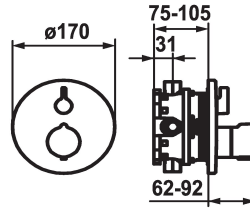

## KWC SHOWERCULTURE Trim kit - Thermostatic mixer - Tub

Modell-Linie: **SHOWERCULTURE | 20.004.812.176**  
Ventiler | Termostatiska blandningsventiler

### KWC-No.

**124012**  
chromeline, Trim kit

**124013**  
chromeline, Trim kit, with vacuum breaker

**125034**  
matt black, Trim kit

**125035**  
matt black, Trim kit, with vacuum breaker

**125061**  
brushed steel, Trim kit