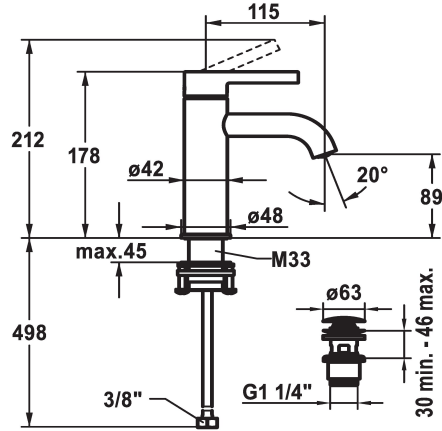

KWC BEVO Lever mixer - Basin

Modell-Linie: BEVO | 12.421.641.177FL
Taps | Manual taps

KWC-No.

125016
matt black, A 115, flexible connection hoses, with Push Open

125017
matt black, A 115, flexible connection hoses, without pop-up valve

125043
brushed steel, A 115, flexible connection hoses, with Push Open

125044
brushed steel, A 115, flexible connection hoses, without pop-up valve

- * Lever mixer
- * EcoProtect - water-saving device
- * Fixed spout
- Neoperl® Caché® CS, Coin Slot
- * KWC cartridge M 35 OP
- with ceramic discs
- flow rate and temperature continuously variable

brushed steel

brushed steel

- temperature limitation
- * Flexible connection hoses 3/8"
- * QuickInstallation - Fastening via threaded connection with locking screws
- * Mounting hole size ø35 mm
- * Scope of delivery:
- KWC pop-up valve Push Open 2 in 1 Z.538.321.177

Technical Data

Flow rate
pop-up assembly
Connection
Spout
Handling
Color code
Installation type
Faucet_typ
Dimension Height
Acoustic group
Projection A
Energy label
Dimension Water outlet
material

5 l/min (3 bar)
with Push open
Flexible connection hoses
fixed
top lever
brushed steel
Pillar installation
Lever mixer
178
I
A 115
A
89
Brass