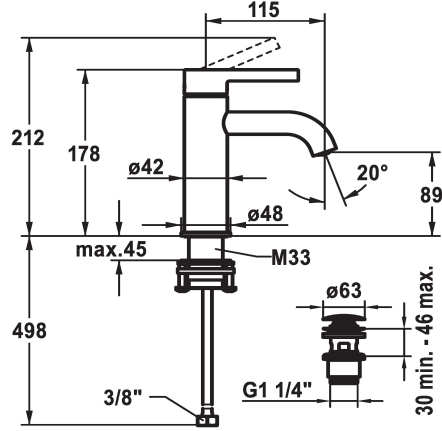

## KWC BEVO Lever mixer - Basin

Modell-Linie: BEVO | 12.421.641.177FL  
Taps | Manual taps

**125044**  
brushed steel, A 115, flexible connection hoses, without pop-up valve

- \* Lever mixer
- \* EcoProtect - water-saving device
- \* Fixed spout
- Neoperl® Caché® CS, Coin Slot
- \* KWC cartridge M 35 OP
- with ceramic discs
- flow rate and temperature continuously variable

### Color code

matt black

matt black

brushed steel

brushed steel

- temperature limitation
- \* Flexible connection hoses 3/8"
- \* QuickInstallation - Fastening via threaded connection with locking screws
- \* Mounting hole size ø35 mm
- \* Scope of delivery:
- KWC pop-up valve Push Open 2 in 1 Z.538.321.177

### Technical Data

Flow rate
pop-up valve
Connection
Spout
Handling
Color code
Installation type
Faucet_typ
Measure Height
Acoustic group
Projection A
Energy label
Dimension Water outlet
material

5 l/min (3 bar)
with Push open
Flexible connection hoses
fixed
top lever
brushed steel
Pillar installation
Lever mixer
178
I
A 115
A
89
Brass