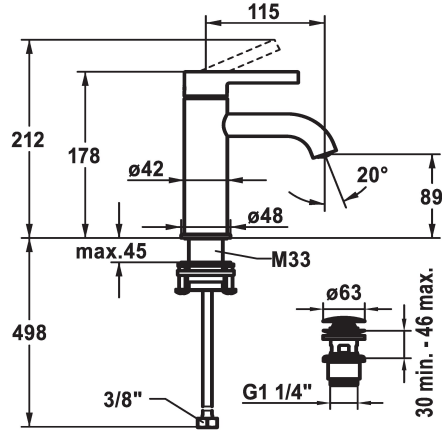

## KWC BEVO Lever mixer - Basin

Modell-Linie: BEVO | 12.421.641.177FL  
Hanat | Käsitöötiset hanat

### KWC-No.

**125016**  
matt black, A 115, flexible connection hoses, with Push Open

**125017**  
matt black, A 115, flexible connection hoses, without pop-up valve

**125043**  
brushed steel, A 115, flexible connection hoses, with Push Open

**125044**  
brushed steel, A 115, flexible connection hoses, without pop-up valve

- \* Lever mixer
- \* EcoProtect - water-saving device
- \* Fixed spout
- Neoperl® Caché® CS, Coin Slot
- \* KWC cartridge M 35 OP
- with ceramic discs
- flow rate and temperature continuously variable

### ATT-KWC-FARBCODE

matt black

matt black

brushed steel

brushed steel

- temperature limitation
- \* Flexible connection hoses 3/8"
- \* QuickInstallation - Fastening via threaded connection with locking screws
- \* Mounting hole size ø35 mm
- \* Scope of delivery:
- KWC pop-up valve Push Open 2 in 1 Z.538.321.177