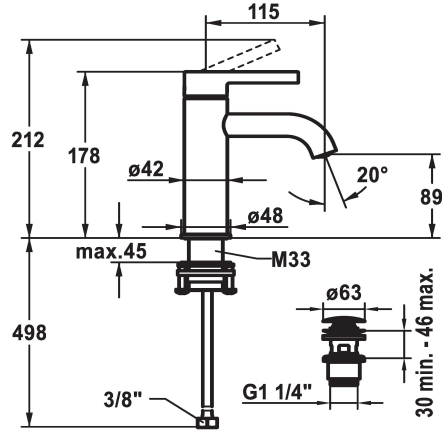

## KWC BEVO Lever mixer - Basin

Modell-Linie: BEVO | 12.421.641.177FL  
Armatura umywalkowa | Armatura jednouchwytowa

**125044**  
brushed steel, A 115, flexible connection hoses, without pop-up valve

- \* Lever mixer
- \* EcoProtect - water-saving device
- \* Fixed spout
- Neoperl® Caché® CS, Coin Slot
- \* KWC cartridge M 35 OP
- with ceramic discs
- flow rate and temperature continuously variable

### ATT-KWC-FARBCODE

matt black

matt black

brushed steel

brushed steel

- temperature limitation
- \* Flexible connection hoses 3/8"
- \* QuickInstallation - Fastening via threaded connection with locking screws
- \* Mounting hole size ø35 mm
- \* Scope of delivery:
- KWC pop-up valve Push Open 2 in 1 Z.538.321.177

Faucet\_typ

Dimension Height

G\_Acoustic\_group

Projection\_A

EnergyLabelCH

ATT-KWC-MASS-WASSERAUSTRITT

Materiał

5 l/min (3 bar)