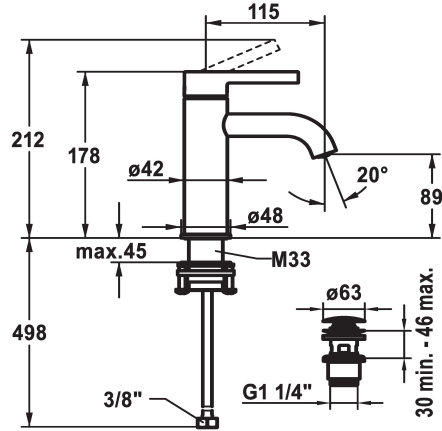

## KWC BEVO Lever mixer - Basin

Modell-Linie: BEVO | 12.421.641.177FL  
Kranar | Hydraulické armatúry

**125044**  
brushed steel, A 115, flexible connection hoses, without pop-up valve

- \* Lever mixer
- \* EcoProtect - water-saving device
- \* Fixed spout
- Neoperl® Caché® CS, Coin Slot
- \* KWC cartridge M 35 OP
- with ceramic discs
- flow rate and temperature continuously variable

### ATT-KWC-FARBCODE

matt black

matt black

brushed steel

brushed steel

- temperature limitation
- \* Flexible connection hoses 3/8"
- \* QuickInstallation - Fastening via threaded connection with locking screws
- \* Mounting hole size ø35 mm
- \* Scope of delivery:
- KWC pop-up valve Push Open 2 in 1 Z.538.321.177

Faucet\_typ

Measure\_Height

G\_Acoustic group

Projection\_A

EnergyLabelCH

ATT-KWC-MASS-WASSERAUSTRITT

Material

5 l/min (3 bar)