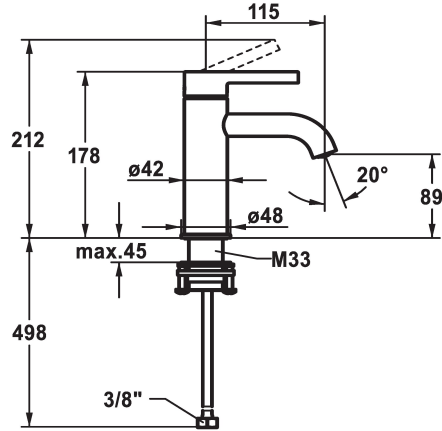

## KWC BEVO Lever mixer - Basin

Modell-Linie: BEVO | 12.421.051.177FL  
Umyvadlové armatury | Hydraulické armatury

KWC-No.
<b>125016</b> matt black, A 115, flexible connection hoses, with Push Open
<b>125017</b> matt black, A 115, flexible connection hoses, without pop-up valve
<b>125043</b> brushed steel, A 115, flexible connection hoses, with Push Open
<b>125044</b> brushed steel, A 115, flexible connection hoses, without pop-up valve

- \* Lever mixer
- \* EcoProtect - water-saving device
- \* Fixed spout
- Neoperl® Caché® CS, Coin Slot
- \* KWC cartridge M 35 OP
- with ceramic discs

ATT-KWC-ABLAUFGARNITUR	ATT-KWC-FARBCODE
mit_Push_open	matt black
ohne_Ablaufgarnitur	matt black
mit_Push_open	brushed steel
ohne_Ablaufgarnitur	brushed steel

- flow rate and temperature continuously variable
- temperature limitation
- \* Flexible connection hoses 3/8"
- \* QuickInstallation - Fastening via threaded connection with locking screws
- \* Mounting hole size ø35 mm

Technické údaje
A_Spout_Spray
ATT-KWC-ABLAUFGARNITUR
Connection
ATT-KWC-AUSLAUF
Handling
ATT-KWC-FARBCODE
Installation_type
Faucet_typ
Measure_Height
G_Acoustic_group
Projection_A
EnergyLabelCH
ATT-KWC-MASS-WASSERAUSTRITT
Materiál