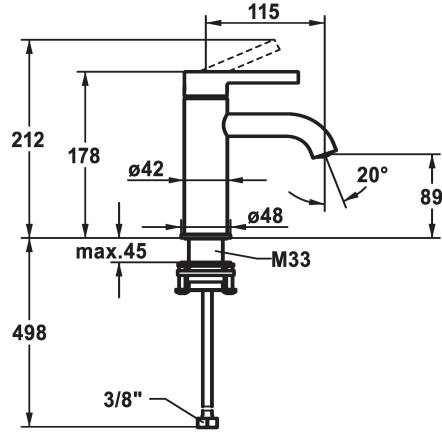

KWC BEVO Lever mixer - Basin

Modell-Linie: BEVO | 12.421.051.177FL
Taps | Manual taps

KWC-No.

125016
matt black, A 115, flexible connection hoses, with Push Open

125017
matt black, A 115, flexible connection hoses, without pop-up valve

125043
brushed steel, A 115, flexible connection hoses, with Push Open

125044
brushed steel, A 115, flexible connection hoses, without pop-up valve

- Lever mixer
- EcoProtect - water-saving device
- Fixed spout
- Neoperl® Caché® CS, Coin Slot
- KWC cartridge M 35 OP
- with ceramic discs

pop-up assembly

with Push open

without pop-up valve

with Push open

without pop-up valve

Color code

matt black

matt black

brushed steel

brushed steel

- flow rate and temperature continuously variable
- temperature limitation
- Flexible connection hoses 3/8"
- QuickInstallation - Fastening via threaded connection with locking screws
- Mounting hole size ø35 mm

Technical Data

Flow rate	5 l/min (3 bar)
pop-up assembly	without pop-up valve
Connection	Flexible connection hoses
Spout	fixed
Handling	top lever
Color code	brushed steel
Installation type	Pillar installation
Faucet_typ	Lever mixer
Dimension Height	178
Acoustic group	I
Projection A	A 115
Energy label	A
Dimension Water outlet	89
material	Brass

Flow rate	5 l/min (3 bar)
pop-up assembly	without pop-up valve
Connection	Flexible connection hoses
Spout	fixed
Handling	top lever
Color code	brushed steel
Installation type	Pillar installation
Faucet_typ	Lever mixer
Dimension Height	178
Acoustic group	I
Projection A	A 115
Energy label	A
Dimension Water outlet	89
material	Brass

Spare Parts