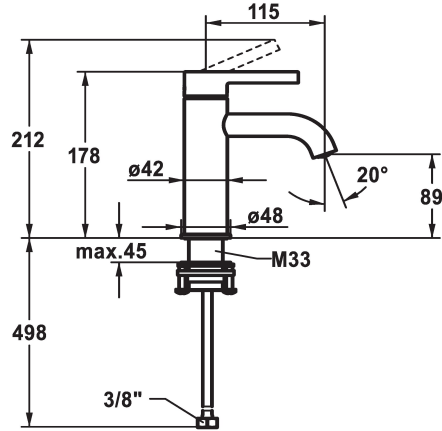

KWC BEVO Lever mixer - Basin

Modell-Linie: BEVO | 12.421.051.177FL
Taps | Manual taps

KWC-No.

125016
matt black, A 115, flexible connection hoses, with Push Open

125017
matt black, A 115, flexible connection hoses, without pop-up valve

125043
brushed steel, A 115, flexible connection hoses, with Push Open

125044
brushed steel, A 115, flexible connection hoses, without pop-up valve

- Lever mixer
- EcoProtect - water-saving device
- Fixed spout
- Neoperl® Caché® CS, Coin Slot
- KWC cartridge M 35 OP
- with ceramic discs

pop-up valve

with Push open

without pop-up valve

with Push open

without pop-up valve

Color code

matt black

matt black

brushed steel

brushed steel

- flow rate and temperature continuously variable
- temperature limitation
- Flexible connection hoses 3/8"
- QuickInstallation - Fastening via threaded connection with locking screws
- Mounting hole size ø35 mm

Technical Data

Flow rate	5 l/min (3 bar)
pop-up valve	without pop-up valve
Connection	Flexible connection hoses
Spout	fixed
Handling	top lever
Color code	brushed steel
Installation type	Pillar installation
Faucet_typ	Lever mixer
Measure Height	178
Acoustic group	I
Projection A	A 115
Energy label	A
Dimension Water outlet	89
material	Brass

Flow rate	5 l/min (3 bar)
pop-up valve	without pop-up valve
Connection	Flexible connection hoses
Spout	fixed
Handling	top lever
Color code	brushed steel
Installation type	Pillar installation
Faucet_typ	Lever mixer
Measure Height	178
Acoustic group	I
Projection A	A 115
Energy label	A
Dimension Water outlet	89
material	Brass

Spare Parts