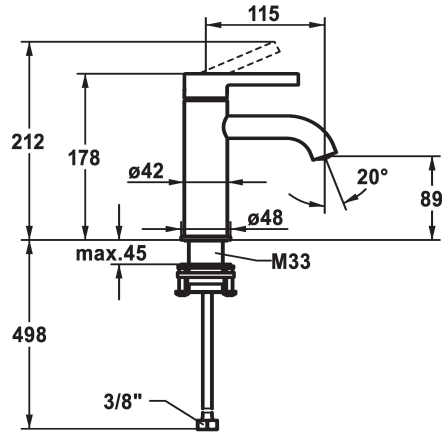

KWC BEVO Lever mixer - Basin

Modell-Linie: BEVO | 12.421.051.177FL
Hanat | Käsi käyttöiset hanat

KWC-No.

125016
matt black, A 115, flexible connection hoses, with Push Open

125017
matt black, A 115, flexible connection hoses, without pop-up valve

125043
brushed steel, A 115, flexible connection hoses, with Push Open

125044
brushed steel, A 115, flexible connection hoses, without pop-up valve

- * Lever mixer
- * EcoProtect - water-saving device
- * Fixed spout
- Neoperl® Caché® CS, Coin Slot
- * KWC cartridge M 35 OP
- with ceramic discs

brushed steel

brushed steel

- flow rate and temperature continuously variable
- temperature limitation
- * Flexible connection hoses 3/8"
- * QuickInstallation - Fastening via threaded connection with locking screws
- * Mounting hole size ø35 mm

Faucet_typ

Measure_Height

G_Acoustic_group

Projection_A

EnergyLabelCH

ATT-KWC-MASS-WASSERAUSTRITT

Materiaali

lviCode