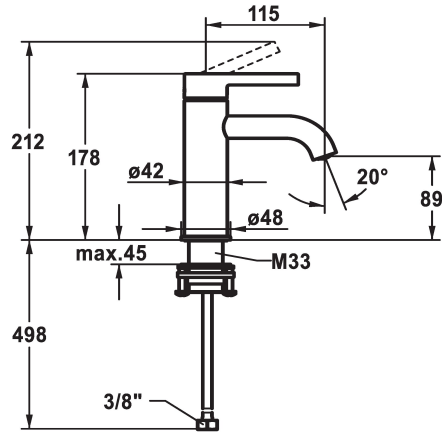

KWC BEVO Lever mixer - Basin

Modell-Linie: BEVO | 12.421.051.177FL
Armatura umywalkowa | Armatura jednouchwytywa

KWC-No.

125016
matt black, A 115, flexible connection hoses, with Push Open

125017
matt black, A 115, flexible connection hoses, without pop-up valve

125043
brushed steel, A 115, flexible connection hoses, with Push Open

125044
brushed steel, A 115, flexible connection hoses, without pop-up valve

- * Lever mixer
- * EcoProtect - water-saving device
- * Fixed spout
- Neoperl® Caché® CS, Coin Slot
- * KWC cartridge M 35 OP
- with ceramic discs

brushed steel

brushed steel

- flow rate and temperature continuously variable
- temperature limitation
- * Flexible connection hoses 3/8"
- * QuickInstallation - Fastening via threaded connection with locking screws
- * Mounting hole size ø35 mm

Faucet_typ

Dimension Height

G_Acoustic_group

Projection_A

EnergyLabelCH

ATT-KWC-MASS-WASSERAUSTRITT

Material

5 l/min (3 bar)