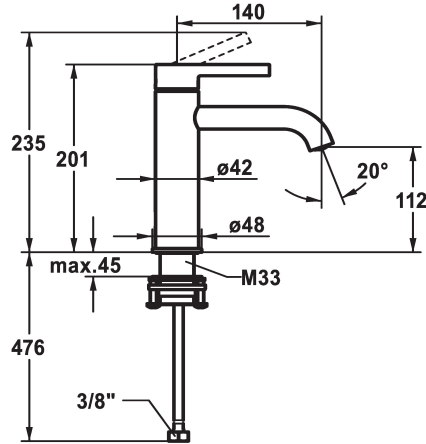

## KWC BEVO Lever mixer - Basin

Modell-Linie: BEVO | 12.421.052.177FL  
Umyvadlové armatury | Hydraulické armatury

**125046**  
brushed steel, A 140, flexible connection hoses, without pop-up valve

- \* Lever mixer
- \* EcoProtect - water-saving device
- \* Fixed spout
- Neoperl® Caché® CS, Coin Slot
- \* OptimalSpace - ample space for washing or working
- \* KWC cartridge M 35 OP
- with ceramic discs

### ATT-KWC-FARBCODE

matt black

matt black

brushed steel

brushed steel

- flow rate and temperature continuously variable
- temperature limitation
- \* Flexible connection hoses 3/8"
- \* QuickInstallation - Fastening via threaded connection with locking screws
- \* Mounting hole size ø35 mm

Faucet\_typ

Measure\_Height

G\_Acoustic\_group

Projection\_A

EnergyLabelCH

ATT-KWC-MASS-WASSERAUSTRITT

Materiál

5 l/min (3 bar)