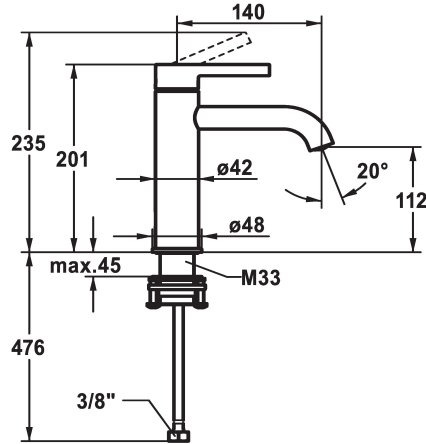

KWC BEVO Lever mixer - Basin

Modell-Linie: BEVO | 12.421.052.177FL
Taps | Manual taps

KWC-No.

125018
matt black, A 140, flexible connection hoses, with Push Open

125019
matt black, A 140, flexible connection hoses, without pop-up valve

- flow rate and temperature continuously variable
- temperature limitation
- * Flexible connection hoses 3/8"
- * QuickInstallation - Fastening via threaded connection with locking screws
- * Mounting hole size ø35 mm

Technical Data

Flow rate
pop-up valve
Connection
Spout
Handling
Color code
Installation type
Faucet_typ
Measure Height
Acoustic group
Projection A
Energy label
Dimension Water outlet
material

5 l/min (3 bar)
without pop-up valve
Flexible connection hoses
fixed
top lever
brushed steel
Pillar installation
Faucet
201
yes
A 140
A
112
Brass

Spare Parts

KWC BEVO
Lever mixer - Basin

Modell-Linie: BEVO | 12.421.052.177FL
Taps | Manual taps

Cartridge M 35 OP

538331
Z.537.710
