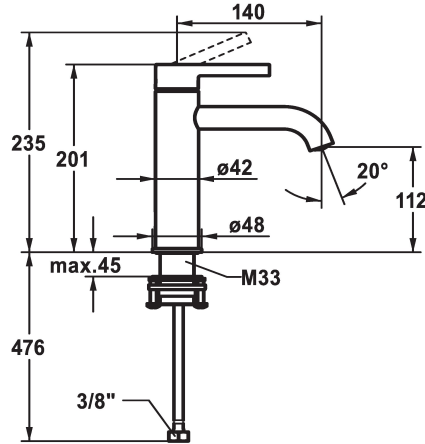

## KWC BEVO Lever mixer - Basin

Modell-Linie: BEVO | 12.421.052.177FL  
Armatura umywalkowa | Armatura jednouchwytowa

**125046**  
brushed steel, A 140, flexible connection hoses, without pop-up valve

- \* Lever mixer
- \* EcoProtect - water-saving device
- \* Fixed spout
- Neoperl® Caché® CS, Coin Slot
- \* OptimalSpace - ample space for washing or working
- \* KWC cartridge M 35 OP
- with ceramic discs

### ATT-KWC-FARBCODE

matt black

matt black

brushed steel

brushed steel

- flow rate and temperature continuously variable
- temperature limitation
- \* Flexible connection hoses 3/8"
- \* QuickInstallation - Fastening via threaded connection with locking screws
- \* Mounting hole size ø35 mm

Faucet\_typ

Dimension Height

G\_Acoustic group

Projection\_A

EnergyLabelCH

ATT-KWC-MASS-WASSERAUSTRITT

Materiał

5 l/min (3 bar)