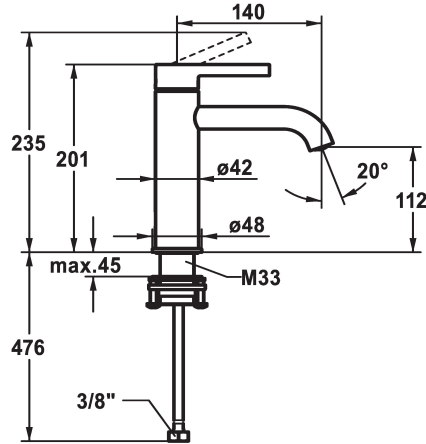

## KWC BEVO Lever mixer - Basin

Modell-Linie: BEVO | 12.421.052.177FL  
Kranar | Hydraulické armatúry

**125046**  
brushed steel, A 140, flexible connection hoses, without pop-up valve

- \* Lever mixer
- \* EcoProtect - water-saving device
- \* Fixed spout
- Neoperl® Caché® CS, Coin Slot
- \* OptimalSpace - ample space for washing or working
- \* KWC cartridge M 35 OP
- with ceramic discs

### ATT-KWC-FARBCODE

matt black

matt black

brushed steel

brushed steel

- flow rate and temperature continuously variable
- temperature limitation
- \* Flexible connection hoses 3/8"
- \* QuickInstallation - Fastening via threaded connection with locking screws
- \* Mounting hole size ø35 mm

Faucet\_typ

Measure\_Height

G\_Acoustic\_group

Projection\_A

EnergyLabelCH

ATT-KWC-MASS-WASSERAUSTRITT

Material

5 l/min (3 bar)