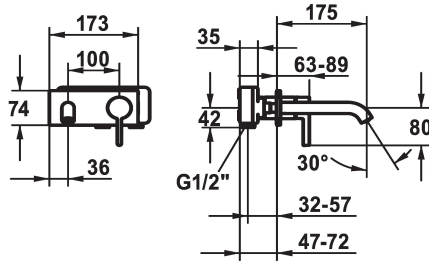

## KWC BEVO

Trim kit - Lever mixer - Basin

Modell-Linie: BEVO | 11.422.033.177

Umyvadlové armatury | Hydraulické armatury

### KWC-No.

**124619**  
chromeline, A 175, Trim kit

**124620**  
chromeline, A 225, Trim kit

**125022**  
matt black, A 175, Trim kit

**125023**  
matt black, A 225, Trim kit

**125049**  
brushed steel, A 175, Trim kit

- with ceramic discs
- flow rate and temperature continuously variable
- \* To be ordered separately:
- Unit for concealed installation ½" 39.001.401.931
- \* To be ordered separately (optional or if necessary):
- Extension set 20 mm Z.536.333

G\_Acoustic\_group

ATT-KWC-UNTERPUTZ

Projection\_A

EnergyLabelCH

Material

5 l/min (3 bar)

fixovaná

173x74