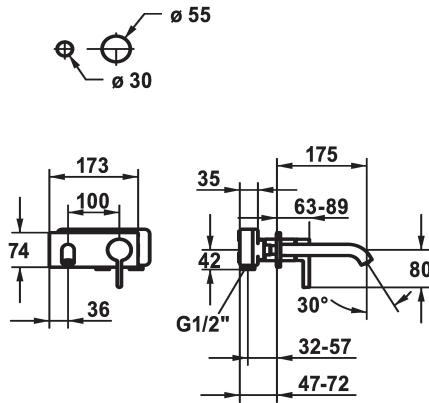

KWC BEVO Trim kit - Lever mixer - Basin

Modell-Linie: BEVO | 11.422.033.177
Taps | Manual taps

KWC-No.
124619 chromeline, A 175, Trim kit
124620 chromeline, A 225, Trim kit
125022 matt black, A 175, Trim kit
125023 matt black, A 225, Trim kit
125049 brushed steel, A 175, Trim kit
125050 brushed steel, A 225, Trim kit

Color code	Projection_A
chrome	A 175
chrome	A 225
brushed steel	A 175
brushed steel	A 225

- * Trim kit Lever mixer
- * EcoProtect - water-saving device
- * Fixed spout
- Neoperl® Caché® CS, Coin Slot
- * OptimalSpace - ample space for washing or working
- * KWC cartridge M 35 H

- with ceramic discs
- flow rate and temperature continuously variable
- * To be ordered separately:
- Unit for concealed installation ½" 39.001.401.931
- * To be ordered separately (optional or if necessary):
- Extension set 20 mm Z.536.333

Technical Data
Flow rate
Spout
Diameter
Handling
Color code
Installation_type
Faucet_typ
G_Acoustic_group
Concealed_unit
Projection_A
Energy Label
material

5 l/min (3 bar)
fixed
173 x 74
front lever
brushed steel
Wall mounted
Lever mixer1
I-
Trim kit
A 175
A
Brass