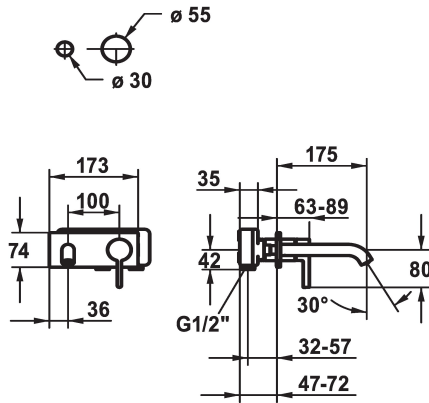

## KWC BEVO Trim kit - Lever mixer - Basin

Modell-Linie: BEVO | 11.422.033.177  
Taps | Manual taps

KWC-No.
<b>124619</b> chromeline, A 175, Trim kit
<b>124620</b> chromeline, A 225, Trim kit
<b>125022</b> matt black, A 175, Trim kit
<b>125023</b> matt black, A 225, Trim kit
<b>125049</b> brushed steel, A 175, Trim kit
<b>125050</b> brushed steel, A 225, Trim kit

Color code	Projection A
chromeline	A 175
chromeline	A 225
brushed steel	A 175
brushed steel	A 225

- \* Trim kit Lever mixer
- \* EcoProtect - water-saving device
- \* Fixed spout
- Neoperl® Caché® CS, Coin Slot
- \* OptimalSpace - ample space for washing or working
- \* KWC cartridge M 35 H

- with ceramic discs
- flow rate and temperature continuously variable
- \* To be ordered separately:
- Unit for concealed installation ½" 39.001.401.931
- \* To be ordered separately (optional or if necessary):
- Extension set 20 mm Z.536.333

Technical Data
Flow rate
Spout
Diameter
Handling
Color code
Installation type
Faucet_typ
Acoustic group
Concealed unit
Projection A
Energy label
material

5 l/min (3 bar)
fixed
173 x 74
front lever
brushed steel
Wall mounted
Lever mixer1
yes
Trim kit
A 175
A
Brass