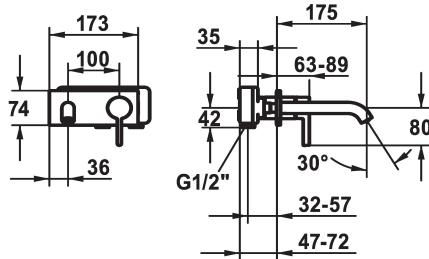

KWC BEVO

Trim kit - Lever mixer - Basin

Modell-Linie: BEVO | 11.422.033.177

Hanat | Käsi­käyt­toiset hanat

KWC-No.

124619
chromeline, A 175, Trim kit

124620
chromeline, A 225, Trim kit

125022
matt black, A 175, Trim kit

- with ceramic discs
- flow rate and temperature continuously variable
- * To be ordered separately:
- Unit for concealed installation ½" 39.001.401.931
- * To be ordered separately (optional or if necessary):
- Extension set 20 mm Z.536.333