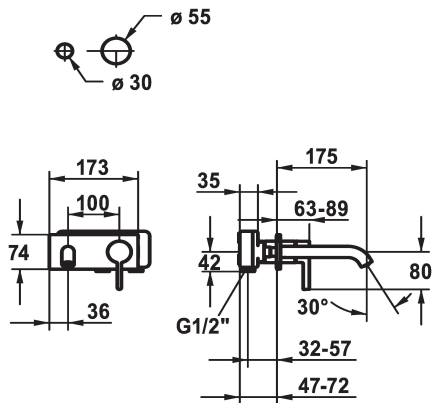

KWC BEVO

Trim kit - Lever mixer - Basin

Modell-Linie: BEVO | 11.422.033.177

Armatura umywalkowa | Armatura jednouchwytywa

KWC-No.

124619
chromeline, A 175, Trim kit

124620
chromeline, A 225, Trim kit

125022
matt black, A 175, Trim kit

Projection_A

A175

A225

A175

A225

- * Trim kit Lever mixer
- * EcoProtect - water-saving device
- * Fixed spout
- Neoperl® Caché® CS, Coin Slot
- * OptimalSpace - ample space for washing or working
- * KWC cartridge M 35 H

- with ceramic discs
- flow rate and temperature continuously variable
- * To be ordered separately:
- Unit for concealed installation ½" 39.001.401.931
- * To be ordered separately (optional or if necessary):
- Extension set 20 mm Z.536.333

Dane techniczne

A_Spout_Spray

5 l/min (3 bar)

ATT-KWC-AUSLAUF

fest

średnicy

173x74

Handling