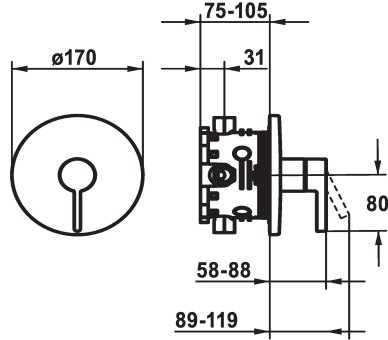

KWC BEVO

Trim kit - Lever mixer - Shower

Modell-Linie: BEVO | 21.424.500.177

Suihkut ja suihkupaneelit | Manuaali suihkut

KWC-No.

124632
chromeline, Trim kit

125025
matt black, Trim kit

125052
brushed steel, Trim kit

ATT-KWC-FARBCODE

chromeline

matt black

brushed steel

- * Trim kit with function unit
- * Outflow top or below
- * KWC cartridge M 35 H
- with ceramic discs
- flow rate and temperature continuously variable
- * Scope of delivery:

- Function unit, lever, cap, sleeve, cover plate, holder for escutcheon
- Fastening of the cover plate without screws
- * To be ordered separately:
- Unit for concealed installation KWC BLUEBOX®
- ½", without shut-off valve, 39.999.900.931
- ¾" (½"), with shut-off valve, 39.999.910.931

ATT-KWC-UNTERPUTZ

EnergyLabelCH

Materiaali

IviCode

19 l/min (3 bar)

D170

frontbedient

brushed steel