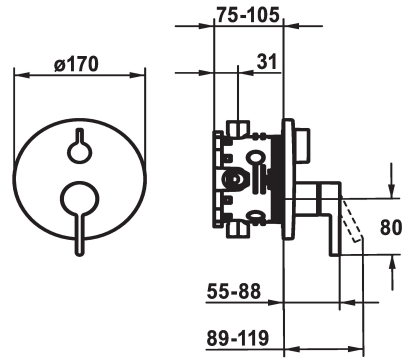

KWC BEVO Trim kit - Lever mixer - Tub

Modell-Linie: BEVO | 20.424.500.177
Showers | Exposed bath mixer

KWC-No.
124634 chromeline, Trim kit
124636 chromeline, Trim kit, with vacuum breaker
125027 matt black, Trim kit
125028 matt black, Trim kit, with vacuum breaker
125054 brushed steel, Trim kit
125055 brushed steel, Trim kit, with vacuum breaker

* Trim kit with function unit
* Outflow top and below
* Turning handle for diverter
* KWC cartridge M 35 H
- with ceramic discs
- flow rate and temperature continuously variable
* Scope of delivery:

- Function unit, lever, cap, sleeve, cover plate, holder for escutcheon, diverter
- Fastening of the cover plate without screws
* To be ordered separately:
- Unit for concealed installation KWC BLUEBOX®
½", without shut-off valve, 39.999.900.931
¾" (½"), with shut-off valve, 39.999.910.931

Technical Data
Flow rate
Diameter
Handling
Color code
Installation type
Faucet_typ
Acoustic group
Concealed unit
Energy label
material

19 l/min (3 bar)
D170
front lever
brushed steel
Wall mounted
Faucet
yes
Trim kit
C
Brass

Spare Parts

KWC BEVO

Trim kit - Lever mixer - Tub

Modell-Linie: BEVO | 20.424.500.177
Showers | Exposed bath mixer

Cartridge M 35 H

538327
Z.537.582
