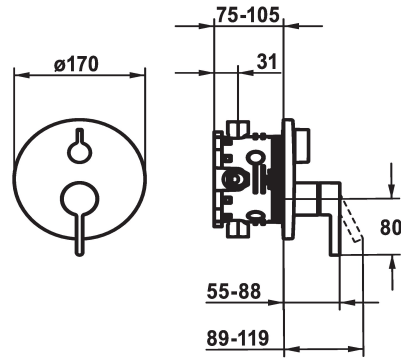

KWC BEVO Trim kit - Lever mixer - Tub

Modell-Linie: BEVO | 20.424.500.177
Suihkut ja suihkupaneelit | Allashanat

KWC-No.

124634
chromeline, Trim kit

124636
chromeline, Trim kit, with vacuum breaker

125027
matt black, Trim kit

FM-Set mit SI

- * Trim kit with function unit
- * Outflow top and below
- * Turning handle for diverter
- * KWC cartridge M 35 H
- with ceramic discs
- flow rate and temperature continuously variable
- * Scope of delivery:

- Function unit, lever, cap, sleeve, cover plate, holder for escutcheon, diverter
- Fastening of the cover plate without screws
- * To be ordered separately:
- Unit for concealed installation KWC BLUEBOX®
- ½", without shut-off valve, 39.999.900.931
- ¾" (½"), with shut-off valve, 39.999.910.931

ATT-KWC-UNTERPUTZ

EnergyLabelCH

Materiaali

IviCode

19 l/min (3 bar)

D170

frontbedient

brushed steel