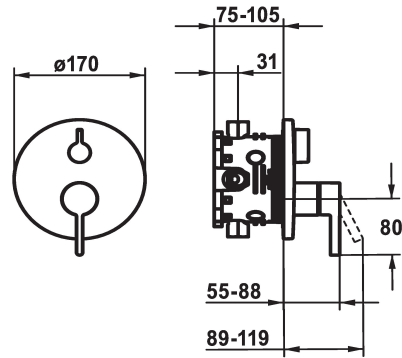

KWC BEVO Trim kit - Lever mixer - Tub

Modell-Linie: BEVO | 20.424.500.177
Duschar | Badkarsarmaturer

KWC-No.
124634 chromeline, Trim kit
124636 chromeline, Trim kit, with vacuum breaker
125027 matt black, Trim kit
125028 matt black, Trim kit, with vacuum breaker
125054 brushed steel, Trim kit
125055 brushed steel, Trim kit, with vacuum breaker

ATT-KWC-FARBCODE	ATT-KWC-UNTERPUTZ
chromeline	FM-Set
chromeline	FM-Set mit SI
matt black	FM-Set
matt black	FM-Set mit SI
brushed steel	FM-Set
brushed steel	FM-Set mit SI

* Trim kit with function unit
* Outflow top and below
* Turning handle for diverter
* KWC cartridge M 35 H
- with ceramic discs
- flow rate and temperature continuously variable
* Scope of delivery:

- Function unit, lever, cap, sleeve, cover plate, holder for escutcheon, diverter
- Fastening of the cover plate without screws
* To be ordered separately:
- Unit for concealed installation KWC BLUEBOX®
½", without shut-off valve, 39.999.900.931
¾" (½"), with shut-off valve, 39.999.910.931

Reservdelar

KWC BEVO

Trim kit - Lever mixer - Tub

Modell-Linie: BEVO | 20.424.500.177

Duschar | Badkarsarmaturen

Cartridge M 35 H

538327

Z.537.582
