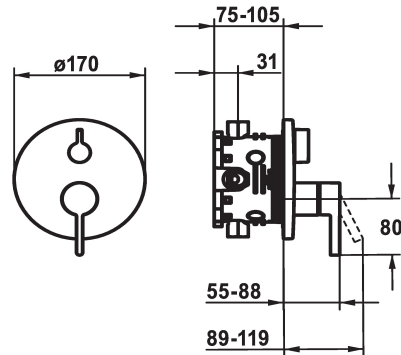

KWC BEVO Trim kit - Lever mixer - Tub

Modell-Linie: BEVO | 20.424.510.177
Showers | Exposed bath mixer

KWC-No.
124634 chromeline, Trim kit
124636 chromeline, Trim kit, with vacuum breaker
125027 matt black, Trim kit
125028 matt black, Trim kit, with vacuum breaker
125054 brushed steel, Trim kit
125055 brushed steel, Trim kit, with vacuum breaker

Color code	Concealed unit
chromeline	Trim kit
chromeline	Trim kit, with vacuum breaker
matt black	Trim kit
matt black	Trim kit, with vacuum breaker
brushed steel	Trim kit
brushed steel	Trim kit, with vacuum breaker

* Trim kit with function unit
* Outflow top and below
* Turning handle for diverter
* KWC cartridge M 35 H
- with ceramic discs
- flow rate and temperature continuously variable
* Scope of delivery:

- Function unit, lever, cap, sleeve, cover plate, holder for escutcheon, diverter
- Fastening of the cover plate without screws
* To be ordered separately:
- Unit for concealed installation KWC BLUEBOX®
½", without shut-off valve, 39.999.900.931
¾" (½"), with shut-off valve, 39.999.910.931

Technical Data
Flow rate
Diameter
Handling
Color code
Installation type
Faucet_typ
Acoustic group
Concealed unit
Energy label
material

19 l/min (3 bar)
D170
front lever
brushed steel
Wall mounted
Basin1
yes
Trim kit, with vacuum breaker
C
Brass