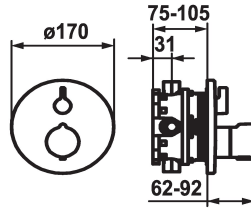

KWC SHOWERCULTURE Trim kit - Thermostatic mixer - Shower

Modell-Linie: **SHOWERCULTURE** | 21.004.802.177
Ventily | Termostatické směšovací ventily

KWC-No.

124011
chromeline, Trim kit

125032
matt black, Trim kit

125059
brushed steel, Trim kit

ATT-KWC-FARBCODE

chromeline

matt black

brushed steel

- * Trim kit with thermostatic function unit style
- * Outflow top or below
- * SkinProtect - Safety stop prevents scalding
- * Turning handle to control flow
- * Intrinsically safe against backflow
- * Scope of delivery:
- Function unit, temperature lever, sleeve, cover plate, holder for

- escutcheon handle to control flow
- Fastening of the cover plate without screws
- * To be ordered separately:
- Unit for concealed installation KWC BLUEBOX®
1/2", without shut-off valve, 39.999.900.931
3/4" (1/2"), with shut-off valve, 39.999.910.931

ATT-KWC-UNTERPUTZ

EnergyLabelCH

Materiál

19 l/min (3 bar)

D170

frontbedient

brushed steel

montáž na stěnu