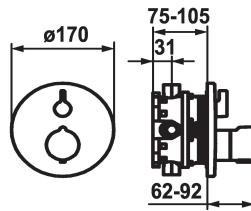

## KWC SHOWERCULTURE Trim kit - Thermostatic mixer - Shower

Modell-Linie: **SHOWERCULTURE** | 21.004.802.177  
Valves | Thermostatic mixing valve

### KWC-No.

**124011**  
chromeline, Trim kit

**125032**  
matt black, Trim kit

**125059**  
brushed steel, Trim kit

- escutcheon handle to control flow
- Fastening of the cover plate without screws
- \* To be ordered separately:  
- Unit for concealed installation KWC BLUEBOX®  
1/2", without shut-off valve, 39.999.900.931  
3/4" (1/2"), with shut-off valve, 39.999.910.931

### Technical Data

Flow rate
Diameter
Handling
Color code
Installation_type
Faucet_typ
G_Acoustic group
Concealed_unit
Energy Label
material

19 l/min (3 bar)
D170
front lever
brushed steel
Wall mounted
Thermostatic
I
Trim kit
C
Brass