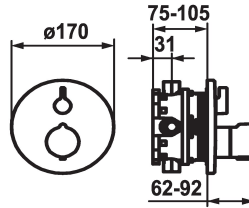

KWC SHOWERCULTURE Trim kit - Thermostatic mixer - Shower

Modell-Linie: **SHOWERCULTURE** | 21.004.802.177
Valves | Thermostatic mixing valve

KWC-No.

124011
chromeline, Trim kit

125032
matt black, Trim kit

125059
brushed steel, Trim kit

Color code

chromeline

matt black

brushed steel

- * Trim kit with thermostatic function unit style
- * Outflow top or below
- * SkinProtect - Safety stop prevents scalding
- * Turning handle to control flow
- * Intrinsically safe against backflow
- * Scope of delivery:
 - Function unit, temperature lever, sleeve, cover plate, holder for

- escutcheon handle to control flow
- Fastening of the cover plate without screws
- * To be ordered separately:
 - Unit for concealed installation KWC BLUEBOX®
 - ½", without shut-off valve, 39.999.900.931
 - ¾" (½"), with shut-off valve, 39.999.910.931

Technical Data

Flow rate	19 l/min (3 bar)
Diameter	D170
Handling	front lever
Color code	brushed steel
Installation type	Wall mounted
Faucet_typ	Thermostatic
Acoustic group	I
Concealed unit	Trim kit
Energy label	C
material	Brass