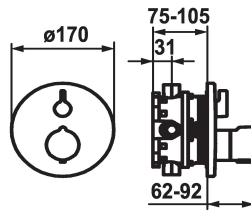

KWC SHOWERCULTURE Trim kit - Thermostatic mixer - Shower

Modell-Linie: **SHOWERCULTURE** | 21.004.802.177
Valves | Thermostatic mixing valve

KWC-No.

124011
chromeline, Trim kit

125032
matt black, Trim kit

125059
brushed steel, Trim kit

Color code

chromeline

matt black

brushed steel

- * Trim kit with thermostatic function unit style
- * Outflow top or below
- * SkinProtect - Safety stop prevents scalding
- * Turning handle to control flow
- * Intrinsically safe against backflow
- * Scope of delivery:
- Function unit, temperature lever, sleeve, cover plate, holder for

- escutcheon handle to control flow
- Fastening of the cover plate without screws
- * To be ordered separately:
- Unit for concealed installation KWC BLUEBOX®
1/2", without shut-off valve, 39.999.900.931
3/4" (1/2"), with shut-off valve, 39.999.910.931

Technical Data

Flow rate	19 l/min (3 bar)
Diameter	D170
Handling	front lever
Color code	brushed steel
Installation type	Wall mounted
Faucet_typ	Thermostatic
Acoustic group	I
Concealed unit	Trim kit
Energy label	C
material	Brass