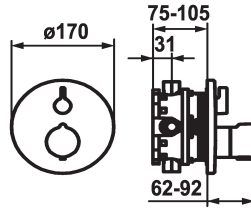

KWC SHOWERCULTURE Trim kit - Thermostatic mixer - Shower

Modell-Linie: **SHOWERCULTURE | 21.004.802.177**
Valves | Termostaattiset sekoitusventtiilit

KWC-No.

124011
chromeline, Trim kit

125032
matt black, Trim kit

125059
brushed steel, Trim kit

ATT-KWC-FARBCODE

chromeline

matt black

brushed steel

- * Trim kit with thermostatic function unit style
- * Outflow top or below
- * SkinProtect - Safety stop prevents scalding
- * Turning handle to control flow
- * Inherently safe against backflow
- * Scope of delivery:
- Function unit, temperature lever, sleeve, cover plate, holder for

- escutcheon handle to control flow
- Fastening of the cover plate without screws
- * To be ordered separately:
- Unit for concealed installation KWC BLUEBOX®
1/2", without shut-off valve, 39.999.900.931
3/4" (1/2"), with shut-off valve, 39.999.910.931

ATT-KWC-UNTERPUTZ

EnergyLabelCH

Materiaali

IviCode

19 l/min (3 bar)

D170

frontbedient

brushed steel