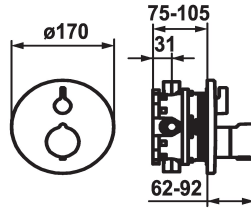

KWC SHOWERCULTURE

Trim kit - Thermostatic mixer - Shower

Modell-Linie: SHOWERCULTURE | 21.004.802.177

Zawory | Termostatyczne zawory mieszające

KWC-No.

124011
chromeline, Trim kit

125032
matt black, Trim kit

125059
brushed steel, Trim kit

ATT-KWC-FARBCODE

chromeline

matt black

brushed steel

- * Trim kit with thermostatic function unit style
- * Outflow top or below
- * SkinProtect - Safety stop prevents scalding
- * Turning handle to control flow
- * Intrinsicly safe against backflow
- * Scope of delivery:
 - Function unit, temperature lever, sleeve, cover plate, holder for

- escutcheon handle to control flow
- Fastening of the cover plate without screws
- * To be ordered separately:
 - Unit for concealed installation KWC BLUEBOX®
 - ½", without shut-off valve, 39.999.900.931
 - ¾" (½"), with shut-off valve, 39.999.910.931

ATT-KWC-UNTERPUTZ

EnergyLabelCH

Materiał

19 l/min (3 bar)

D170

frontbedient

brushed steel

Montaż naścienny