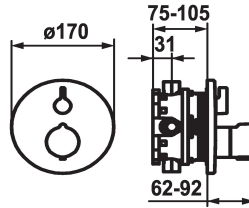

KWC SHOWERCULTURE Trim kit - Thermostatic mixer - Shower

Modell-Linie: **SHOWERCULTURE | 21.004.802.177**
Ventiler | Termostatiska blandningsventiler

KWC-No.

124011
chromeline, Trim kit

125032
matt black, Trim kit

125059
brushed steel, Trim kit

ATT-KWC-FARBCODE

chromeline

matt black

brushed steel

- * Trim kit with thermostatic function unit style
- * Outflow top or below
- * SkinProtect - Safety stop prevents scalding
- * Turning handle to control flow
- * Inherently safe against backflow
- * Scope of delivery:
- Function unit, temperature lever, sleeve, cover plate, holder for

- escutcheon handle to control flow
- Fastening of the cover plate without screws
- * To be ordered separately:
- Unit for concealed installation KWC BLUEBOX®
1/2", without shut-off valve, 39.999.900.931
3/4" (1/2"), with shut-off valve, 39.999.910.931

ATT-KWC-UNTERPUTZ

EnergyLabelCH

Material

19 l/min (3 bar)

D170

frontbedient

brushed steel

Väggmontering