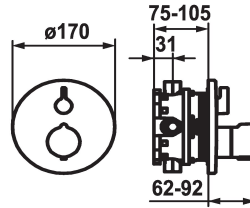

KWC SHOWERCULTURE Trim kit - Thermostatic mixer - Tub

Modell-Linie: **SHOWERCULTURE** | 20.004.802.177
Valves | Thermostatic mixing valve

KWC-No.

124012
chromeline, Trim kit

124013
chromeline, Trim kit, with vacuum breaker

Technical Data

Flow rate
Diameter
Handling
Color code
Installation_type
Faucet_typ
G_Acoustic group
Concealed_unit
Energy Label
material

19 l/min (3 bar)
D170
front lever
brushed steel
Wall mounted
Thermostatic
I
Trim kit
C
Brass