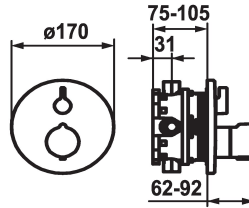

## KWC SHOWERCULTURE Trim kit - Thermostatic mixer - Tub

Modell-Linie: **SHOWERCULTURE** | 20.004.802.177  
Valves | Thermostatic mixing valve

### KWC-No.

**124012**  
chromeline, Trim kit

**124013**  
chromeline, Trim kit, with vacuum breaker

**125034**  
matt black, Trim kit

**125035**  
matt black, Trim kit, with vacuum breaker

**125061**  
brushed steel, Trim kit

### Technical Data

Flow rate
Diameter
Handling
Color code
Installation type
Faucet_typ
Acoustic group
Concealed unit
Energy label
material

19 l/min (3 bar)
D170
front lever
brushed steel
Wall mounted
Thermostatic
I
Trim kit
C
Brass