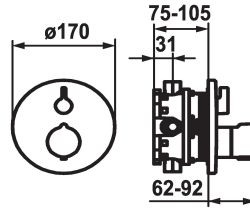

KWC SHOWERCULTURE Trim kit - Thermostatic mixer - Tub

Modell-Linie: **SHOWERCULTURE | 20.004.802.177**
Ventielen | Thermostatische mengventielen

KWC-No.

124012
chromeline, Trim kit

124013
chromeline, Trim kit, with vacuum breaker

125034
matt black, Trim kit

125035
matt black, Trim kit, with vacuum breaker

125061
brushed steel, Trim kit

125062
brushed steel, Trim kit, with vacuum breaker

Kleurcode

chromeline

chromeline

matt black

matt black

brushed steel

brushed steel

Inbouwdeel

FM-Set

Afbouwdeel met decorset, met
DIN EN 17 17

FM-Set

Afbouwdeel met decorset, met
DIN EN 17 17

FM-Set

Afbouwdeel met decorset, met
DIN EN 17 17

* Afbouwdeel met decorset met thermostatische functie-eenheid style

* Uitloop boven en beneden

* SkinProtect - temperatuurgreep met veiligheidsstop tegen verbranding bij

* Draaigreep voor volumeregeling en omstelling

* Beveiligd tegen terugstroming

* Levering:

- Schroefloze bevestiging van de afdekplaat

* Apart bestellen:

- Inbouweenheid KWC BLUEBOX®

½", zonder afsluiting, 39.999.900.931

¾" (½"), met afsluiting, 39.999.910.931

Technical Data

Doorstroomhoeveelheid

19 l/min (3 bar)

Diameter

D170

Bediening

frontaal bediend

Kleurcode

brushed steel

Type installatie

Wandmontage

Kraan type

04

geluidsklasse

yes

Inbouwdeel

FM-Set

Energielabel

C

Materiaal

Messing