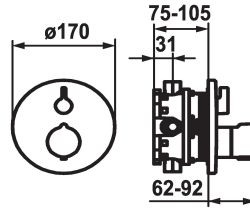

## KWC SHOWERCULTURE Trim kit - Thermostatic mixer - Tub

Modell-Linie: **SHOWERCULTURE | 20.004.802.177**  
Ventiler | Termostatiska blandningsventiler

### KWC-No.

**124012**  
chromeline, Trim kit

**124013**  
chromeline, Trim kit, with vacuum breaker

**125034**  
matt black, Trim kit

**125035**  
matt black, Trim kit, with vacuum breaker

**125061**  
brushed steel, Trim kit