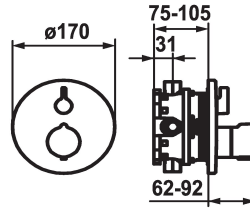

## KWC SHOWERCULTURE Trim kit - Thermostatic mixer - Tub

Modell-Linie: **SHOWERCULTURE** | 20.004.812.177  
Valves | Thermostatic mixing valve

KWC-No.
<b>124012</b> chromeline, Trim kit
<b>124013</b> chromeline, Trim kit, with vacuum breaker
<b>125034</b> matt black, Trim kit
<b>125035</b> matt black, Trim kit, with vacuum breaker
<b>125061</b> brushed steel, Trim kit
<b>125062</b> brushed steel, Trim kit, with vacuum breaker

- escutcheon handle to control flow and for diverter
- Fastening of the cover plate without screws
- \* To be ordered separately:  
- Unit for concealed installation KWC BLUEBOX®  
1/2", without shut-off valve, 39.999.900.931  
3/4" (1/2"), with shut-off valve, 39.999.910.931

Technical Data
Flow rate
Diameter
Handling
Color code
Installation type
Faucet_typ
Acoustic group
Concealed unit
Energy label
material

19 l/min (3 bar)
D170
front lever
brushed steel
Wall mounted
Thermostatic
I
Trim kit, with vacuum breaker
C
Brass