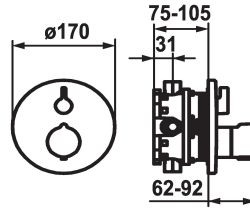

KWC SHOWERCULTURE Trim kit - Thermostatic mixer - Tub

Modell-Linie: **SHOWERCULTURE** | 20.004.812.177
Valves | Thermostatic mixing valve

KWC-No.
124012 chromeline, Trim kit
124013 chromeline, Trim kit, with vacuum breaker
125034 matt black, Trim kit
125035 matt black, Trim kit, with vacuum breaker
125061 brushed steel, Trim kit
125062 brushed steel, Trim kit, with vacuum breaker

- escutcheon handle to control flow and for diverter
- Fastening of the cover plate without screws
- * To be ordered separately:
- Unit for concealed installation KWC BLUEBOX®
1/2", without shut-off valve, 39.999.900.931
3/4" (1/2"), with shut-off valve, 39.999.910.931

Technical Data
Flow rate
Diameter
Handling
Color code
Installation type
Faucet_typ
Acoustic group
Concealed unit
Energy label
material

19 l/min (3 bar)
D170
front lever
brushed steel
Wall mounted
Thermostatic
I
Trim kit, with vacuum breaker
C
Brass