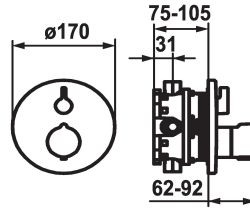

## KWC SHOWERCULTURE Trim kit - Thermostatic mixer - Tub

Modell-Linie: **SHOWERCULTURE | 20.004.812.177**  
Ventiler | Termostatiska blandningsventiler

### KWC-No.

**124012**  
chromeline, Trim kit

**124013**  
chromeline, Trim kit, with vacuum breaker

**125034**  
matt black, Trim kit

**125035**  
matt black, Trim kit, with vacuum breaker

**125061**  
brushed steel, Trim kit