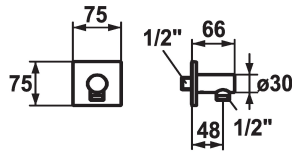

KWC SHOWERCULTURE

Hose connection design

Modell-Linie: SHOWERCULTURE | 26.000.611.177

Showers | Complementary parts showers

KWC-No.

122205
chromeline

125069
brushed steel

125549
matt black

Color code

chrome

brushed steel

matt black

* Hose connection design

* Intrinsicly safe against backflow

* Connecting thread 1/2"

Technical Data

Diameter

75 x 75

Color code

brushed steel

Faucet_typ

Hose connection

G_Acoustic group

I

Measure_L

L 48

material

Brass