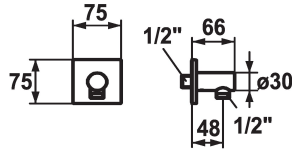

KWC SHOWERCULTURE

Hose connection design

Modell-Linie: **SHOWERCULTURE** | 26.000.611.177

Showers | Complementary parts showers

KWC-No.

122205
chromeline

125069
brushed steel

125549
matt black

Color code

chromeline

brushed steel

matt black

* Hose connection design

* Intrinsicly safe against backflow

* Connecting thread 1/2"

Technical Data

Diameter

75 x 75

Color code

brushed steel

Faucet_typ

Hose connection

Acoustic group

I

Measure Lenght

L 48

material

Brass

Spare Parts

Escutcheon for KWC sliding wall bar FIT

538898
Z.538.897.176