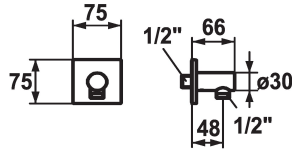

KWC SHOWERCULTURE

Hose connection design

Modell-Linie: **SHOWERCULTURE** | 26.000.611.177

Showers | Complementary parts showers

KWC-No.

122205
chromeline

125069
brushed steel

125549
matt black

Color code

chromeline

brushed steel

matt black

* Hose connection design

* Intrinsicly safe against backflow

* Connecting thread 1/2"

Technical Data

Diameter

75 x 75

Color code

brushed steel

Faucet_typ

Hose connection

Acoustic group

I

Measure Lenght

L 48

material

Brass