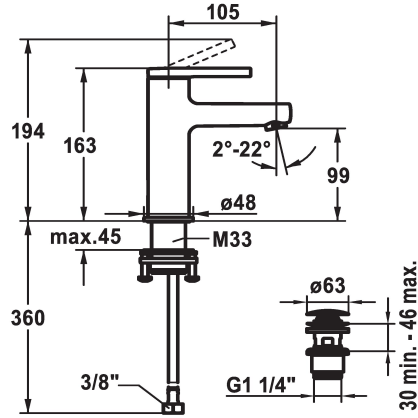

KWC AVA 2.0 Lever mixer - Basin

Modell-Linie: AVA 2.0 | 12.468.641.000FL
Taps | Manual taps

KWC-No.

125072
chromeline, A 105, flexible connection hoses, with pop-up valve

125073
chromeline, A 105, flexible connection hoses, without pop-up valve

125074
chromeline, A 105, flexible connection hoses, with Push Open

- * EcoProtect - water-saving device
- * Fixed spout
- Neoperl® Perlator® SSR, swivelling jet regulator
- * KWC cartridge S 25
- with ceramic discs
- flow rate and temperature continuously variable

pop-up assembly

with pop-up valve

without pop-up valve

with Push open

- * Flexible connection hoses 3/8"
- * QuickInstallation - Fastening via threaded connection with locking screws
- * Mounting hole size ø35 mm
- * Scope of delivery:
- KWC pop-up valve Push Open 2 in 1 Z.538.321.000

Technical Data

Flow rate
pop-up assembly
Connection
Spout
Handling
Color code
Installation type
Faucet_typ
Dimension Height
Acoustic group
Projection A
Energy label
Dimension Water outlet
material

5 l/min (3 bar)
with Push open
Flexible connection hoses
fixed
top lever
chromeline
Pillar installation
Basin1
163
yes
A 105
A
99
Brass