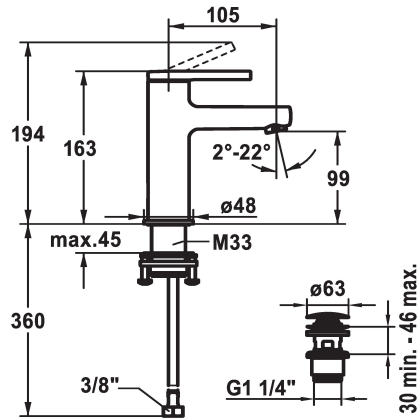

KWC AVA 2.0 Lever mixer - Basin - CoolFix

Modell-Linie: AVA 2.0 | 12.468.631.000FL
Taps | Manual taps

KWC-No.

125075
chromeline, A 105, flexible connection hoses, with pop-up valve

125076
chromeline, A 105, flexible connection hoses, without pop-up valve

pop-up assembly

with pop-up valve

without pop-up valve

with Push open

- * Flexible connection hoses 3/8"
- * QuickInstallation - Fastening via threaded connection with locking screws
- * Mounting hole size ø35 mm
- * Scope of delivery:
- KWC pop-up valve Push Open 2 in 1 Z.538.321.000

Technical Data

Flow rate	5 l/min (3 bar)
pop-up assembly	with Push open
Connection	Flexible connection hoses
Spout	fixed
Handling	top lever
Color code	chromeline
Installation type	Pillar installation
Faucet_typ	Basin1
Dimension Height	163
Energysaving	Coolfix
Acoustic group	yes
Projection A	A 105
Energy label	A
Dimension Water outlet	99
material	Brass

Flow rate	5 l/min (3 bar)
pop-up assembly	with Push open
Connection	Flexible connection hoses
Spout	fixed
Handling	top lever
Color code	chromeline
Installation type	Pillar installation
Faucet_typ	Basin1
Dimension Height	163
Energysaving	Coolfix
Acoustic group	yes
Projection A	A 105
Energy label	A
Dimension Water outlet	99
material	Brass