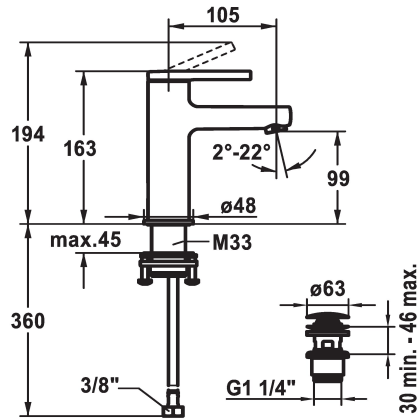

## KWC AVA 2.0 Lever mixer - Basin - CoolFix

Modell-Linie: AVA 2.0 | 12.468.631.000FL  
Armatura umywalkowa | Armatura jednouchwytowa

### KWC-No.

**125075**  
chromeline, A 105, flexible connection hoses, with pop-up valve

**125076**  
chromeline, A 105, flexible connection hoses, without pop-up valve

**125077**  
chromeline, A 105, flexible connection hoses, with Push Open

### ATT-KWC- ABLAUFGARNITUR

mit\_Ablaufgarnitur

ohne\_Ablaufgarnitur

mit\_Push\_open

- \* Flexible connection hoses 3/8"
- \* QuickInstallation - Fastening via threaded connection with locking screws
- \* Mounting hole size ø35 mm
- \* Scope of delivery:
- KWC pop-up valve Push Open 2 in 1 Z.538.321.000

5 l/min (3 bar)

mit\_Push\_open

Flexible\_Anschlussschläuche

fest

topbedient

chromeline

Standmontage

01